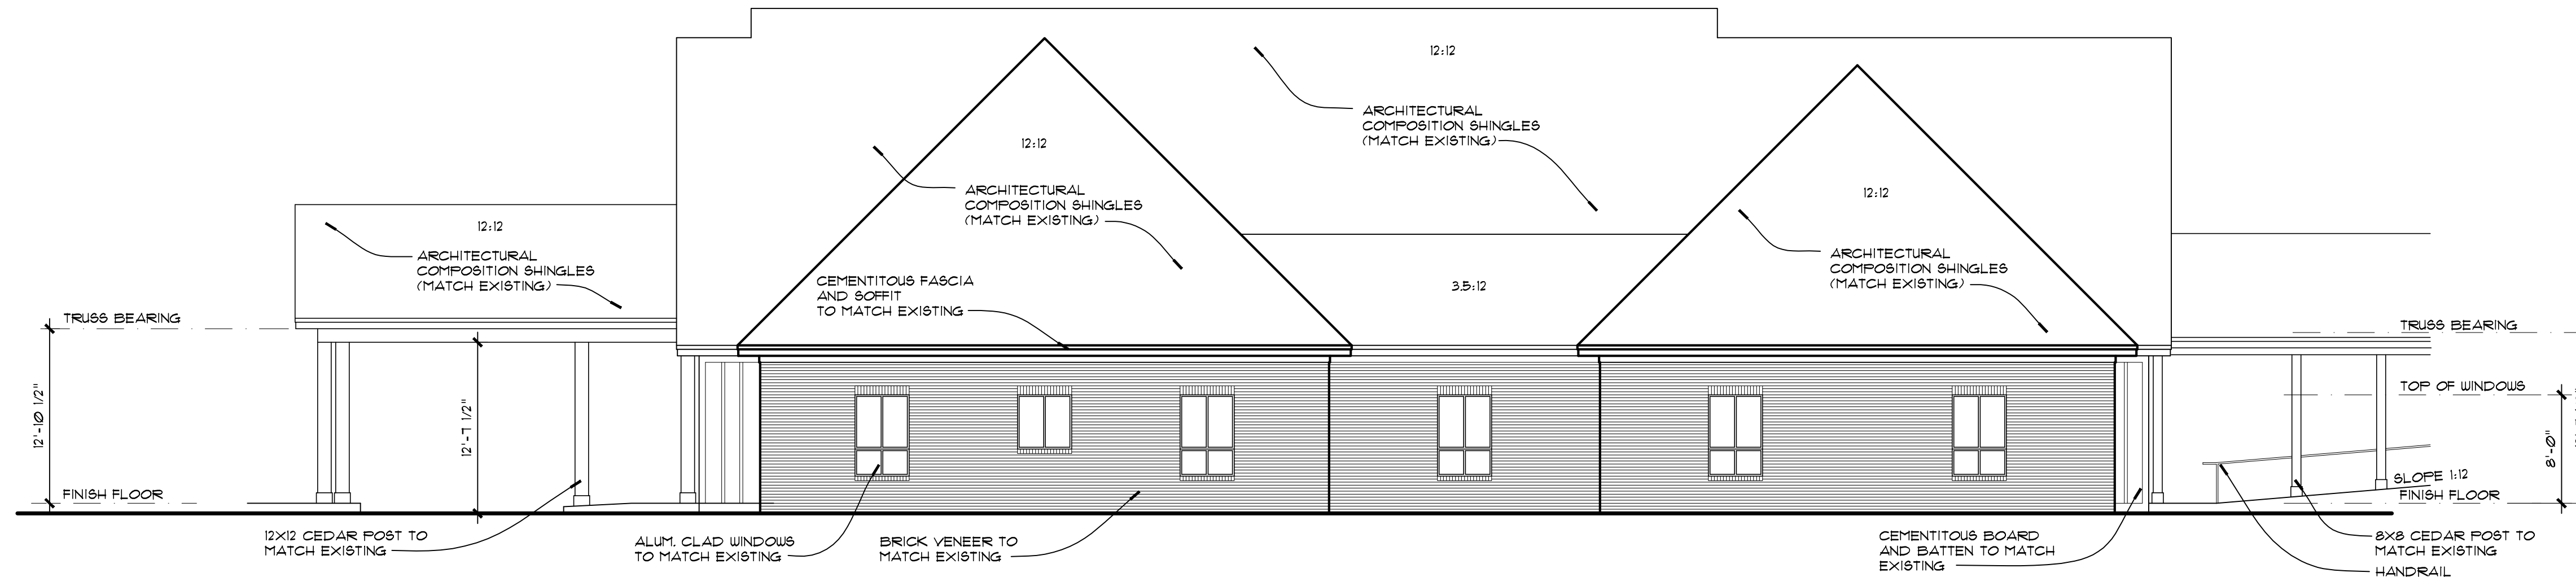

# FELLOWSHIP PRESBYTERIAN CHURCH

Greenville, South Carolina

REAR ELEVATION  
SCALE: 1/8" = 1'-0"  
T-3-19

RIGHT SIDE ELEVATION  
SCALE: 1/8" = 1'-0"