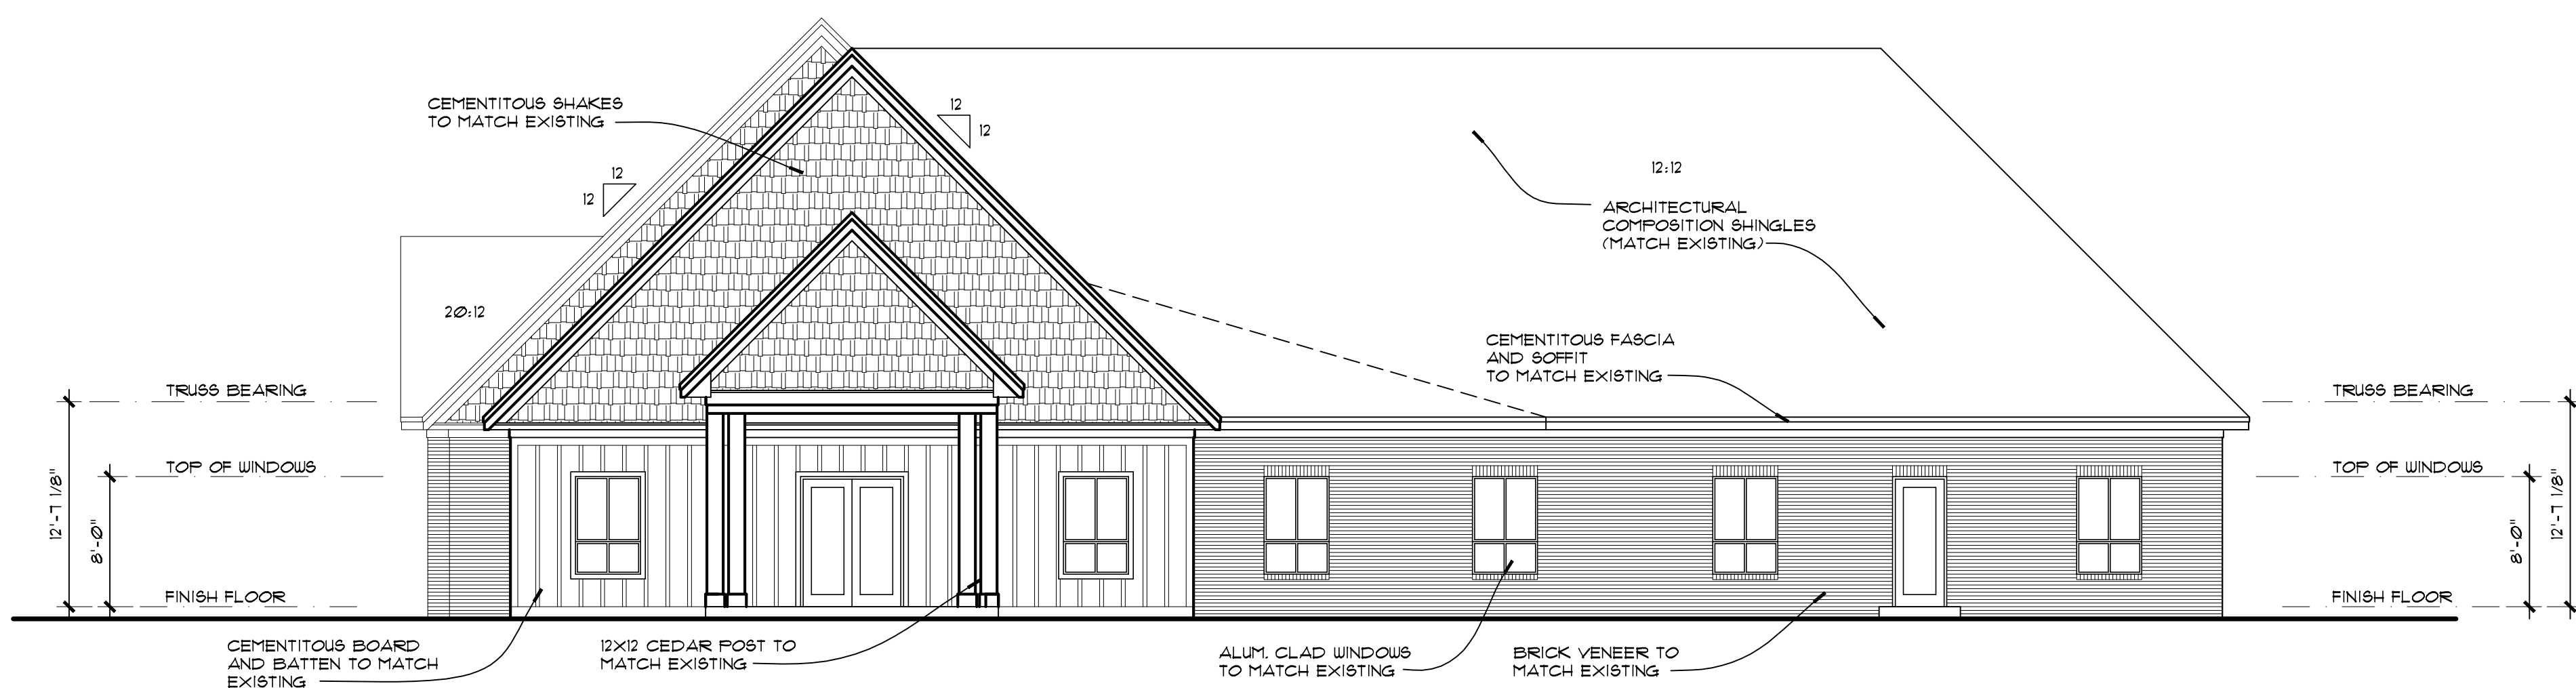

# FELLOWSHIP PRESBYTERIAN CHURCH

Greenville, South Carolina

REAR ELEVATION  
SCALE: 1/8" = 1'-0"  
T-3-19

RIGHT SIDE ELEVATION  
SCALE: 1/8" = 1'-0"